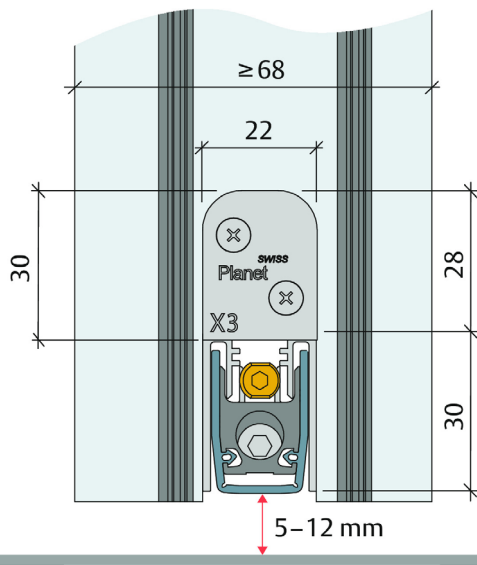

Planet X3

MORTISED

A mortised automatic drop seal designed for exterior doors made of timber, metal, or PVC. Engineered for high-performance weather protection, it is driving rain-proof (7A/9A, ift certified) without requiring a drainage channel. Featuring a high-efficiency mechanism with hinge-side triggering, it provides three sealing movements—downwards, to the left, and to the right—each individually adjustable. Drop height adjustable between 5–12mm, with a side lift of 2–6mm. Durable silicone lip for reliable sealing.

Possible door types (depending on options)

- ▶ Single swing doors, double swing doors, sliding doors, folding doors.
- ▶ Minimum door thickness 68mm.

Profile size

- ▶ 22mm x 30mm.

Groove size

- ▶ 22.5mm wide x 30–32mm deep.

Max drop

- ▶ 5–12mm (height).
- ▶ 2–6mm (side lift).

Profile material

- ▶ Aluminium.

Seal material

- ▶ High-quality silicone.

Adjustment

- ▶ Self-levelling on uneven surfaces.
- ▶ Automatic compensation of sloped floors.
- ▶ Easy drop height & side adjustment.
- ▶ Door bottom can be adjusted without seal removal.

Drop height adjustment

- ▶ Using 3mm allen key for side lift adjustment (2–6mm). Front side adjustment with 4mm allen key.

Standard lengths

- ▶ 835mm, 960mm, 1085mm, 1210mm, 1335mm, 1460mm.
- ▶ Note: Each length can be cut back by 125mm.
- ▶ Sizes up to 6m are available to special order.