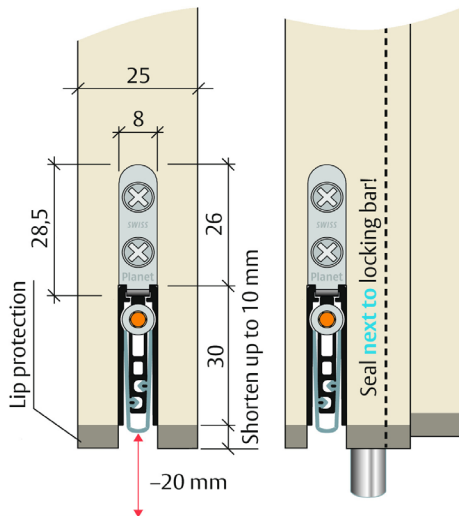

## MORTISED

A slimline, mortised automatic drop seal designed for timber, metal, and PVC doors. Its ultra-narrow 8mm profile makes it ideal for minimalistic applications and allows installation alongside the Planet KR flush bolt. Featuring a high-efficiency mechanism with hinge-side triggering, it enables parallel lowering and automatic compensation for sloping floors. Suitable for fire and smoke-shielding doors, with a seal height of up to 20mm. Alternatively, an optional bevel lip is available for uneven floors, accommodating gaps of up to 24mm.

#### Profile size

- ▶ 8mm x 30mm.

#### Groove size

- ▶ 8.3mm x 30.5 - 40mm deep.

#### Standard lengths

- ▶ 460mm, 585mm, 710mm, 835mm, 960mm, 1085mm, 1210mm, 1335mm, 1460mm, 1585mm.
- ▶ Note: Each length can be cut back by 125mm.
- ▶ Sizes up to 6m are available to special order.