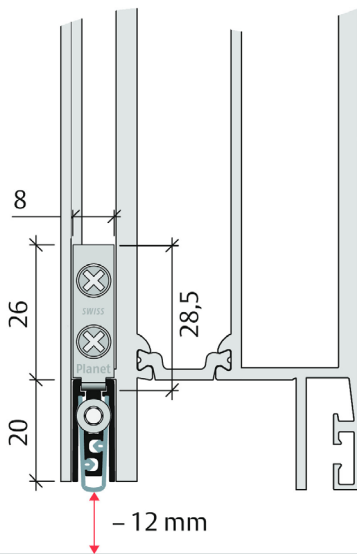

## MORTISED

49dB

A mortised automatic drop seal designed for metal, timber, and PVC doors. Ideal for particularly narrow doors or confined spaces. Featuring a high-efficiency mechanism with hinge-side triggering, it enables parallel lowering with automatic compensation for sloping floors. Supplied with a standard gasket for even, flat floors, providing a maximum drop of 12mm. Alternatively, an optional bevel lip is available for uneven floors, accommodating gaps of up to 16mm. Suitable for fire and smoke-shielding doors.

#### Profile size

- ▶ 8mm x 20mm.

#### Groove size

- ▶ 8.3mm x 20.5mm.

#### Standard lengths

- ▶ 460mm, 585mm, 710mm, 835mm, 960mm, 1085mm, 1210mm, 1335mm, 1460mm, 1585mm.
- ▶ Note: Each length can be cut back by 125mm. 335mm can be cut back by 115mm.
- ▶ Sizes up to 6m are available to special order.