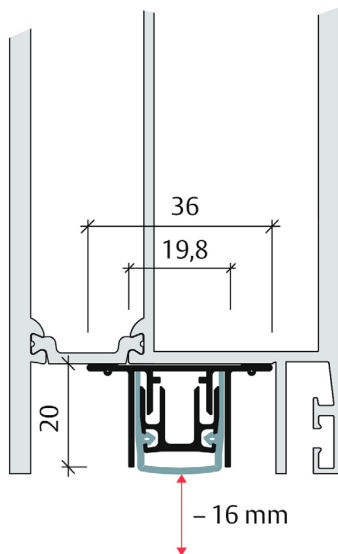

Planet RO

MORTISED

50dB

A mortised automatic, 'flat back' drop seal designed for metal, timber, and PVC doors. Featuring a high-efficiency mechanism with hinge-side triggering, it enables parallel lowering with automatic compensation for sloping floors. Supplied with a standard gasket for even, flat floors, providing a maximum drop of 16mm. Alternatively, an optional bevel lip is available for uneven floors, accommodating gaps of up to 20mm. Suitable for fire and smoke-shielding doors.

Profile size

- ▶ 19.8mm x 20mm.

Max drop height

- ▶ 16mm.

Profile material

- ▶ Aluminium.
- ▶ Optional anti-corrosion finish to special order.

Seal material

- ▶ **Planet TW RD:** High-quality silicone.
- ▶ **Planet TW FH+RD:** High-quality self-extinguishing silicone with aluminium carrier.
- ▶ Bevel lip available for uneven floors (Left-handed or right-handed variants).

- ▶ Using 3mm allen key.

Standard lengths

- ▶ 335mm, 460mm, 585mm, 710mm, 835mm, 960mm, 1085mm, 1210mm, 1335mm, 1460mm, 1585mm.
- ▶ Note: Each length can be cut back by 125mm. 335mm can be cut back by 115mm.
- ▶ Sizes up to 6m are available to special order.