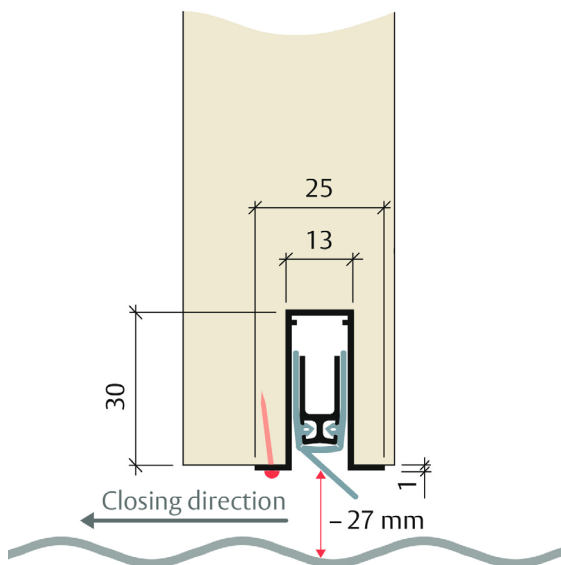

Planet RF

MORTISED OR FACE-FIXED

A mortised automatic drop seal designed for timber, metal, and PVC doors. Featuring a high-efficiency mechanism with hinge-side triggering, it enables parallel lowering and automatic adaptation to uneven floors. Its bevel lip ensures a secure seal on irregular surfaces and accommodates gaps of up to 27mm. Suitable for fire and smoke-shielding doors. Can be face-fixed with optional cover plate.

Planet RF Drop Seal

Planet RF

SYSTEM SPECIFICATIONS

Key benefits

- ▶ For uneven and sloping floors.
- ▶ Soft silicone bevel lip seal.
- ▶ Slope compensation for 1000mm door width: 15 mm.
- ▶ Cover plate available for face-fixing.
- ▶ One groove size for Planet RH and HS (even floors).
- ▶ Deeper recess allows for protection of the silicone lip.

Profile size

- ▶ 13mm x 30mm.

Groove size

- ▶ 13.3mm x 30.5mm deep.

Max drop height

- ▶ 27mm.

Profile material

- ▶ Aluminium.
- ▶ Optional anti-corrosion finish to special order.

Drop height adjustment

- ▶ Using 3mm allen key.

Standard lengths

- ▶ 350mm, 450mm, 550mm, 650mm, 750mm, 850mm, 950mm, 1050mm, 1150mm, 1250mm, 1350mm, 1450mm.
- ▶ Note: Each length can be cut back by max. 100mm.
- ▶ Sizes up to 6m are available to special order.