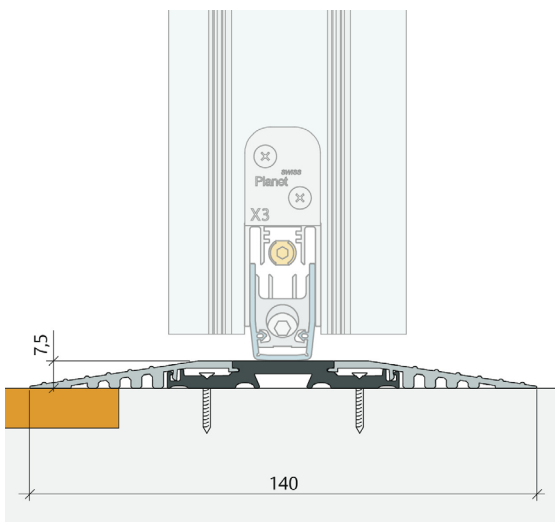

## CLICK THRESHOLD PLATE

A thermally separated, modular threshold plate for seamless, barrier-free transitions. The Planet F140 Click Threshold is ideal for renovations, creating a smooth connection between interior and exterior spaces without requiring a floor recess. Its robust, traversable design features an invisible screw connection for a clean finish and easy installation via screwing or gluing. The innovative click system allows for quick profile replacement, while compatibility with Planet drop seals ensures a secure sealing surface. With a 7.5mm threshold height, it provides a practical, surface-mounted solution for both new builds and renovations. When paired with the Planet X3, it offers certified protection against driving rain.

##### Profile size

- ▶ 120mm wide.

##### Threshold height

- ▶ 7.5mm.

##### Standard lengths

- ▶ 1190mm.
- ▶ Sizes up to 6m are available to special order.