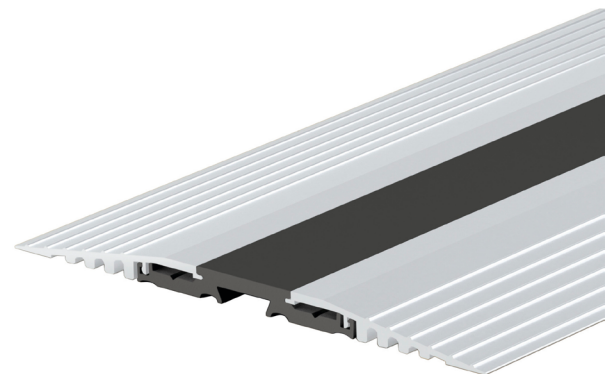

# Planet F140

## CLICK THRESHOLD PLATE

A thermally separated, modular threshold plate for seamless, barrier-free transitions. The Planet F140 Click Threshold is ideal for renovations, creating a smooth connection between interior and exterior spaces without requiring a floor recess. Its robust, traversable design features an invisible screw connection for a clean finish and easy installation via screwing or gluing. The innovative click system allows for quick profile replacement, while compatibility with Planet drop seals ensures a secure sealing surface. With a 7.5mm threshold height, it provides a practical, surface-mounted solution for both new builds and renovations. When paired with the Planet X3, it offers certified protection against driving rain.

Planet F140

THRESHOLD PLATES - EXTERIOR DOORS