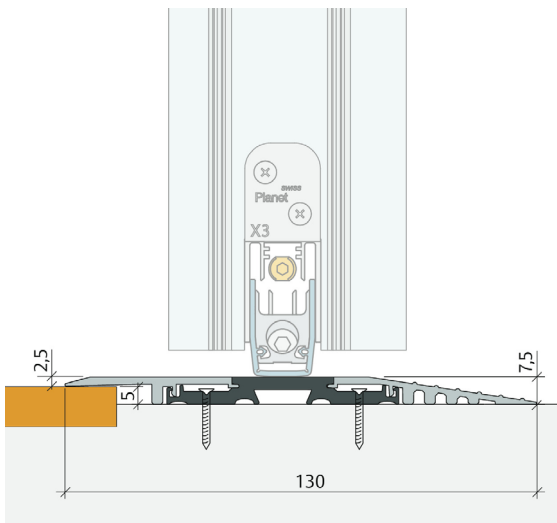

Planet F130

CLICK THRESHOLD PLATE

A thermally separated, modular threshold plate for seamless, barrier-free transitions. The Planet F130 Click Threshold is ideal for levelling stepped floors, with a height of 7.5mm on one side and 2.5mm on the other. Its robust, traversable design features an invisible screw connection for a clean finish and easy installation via screwing or gluing. The innovative click system allows for quick profile replacement, while compatibility with Planet drop seals ensures a secure sealing surface. When paired with the Planet X3, it provides certified protection against driving rain.

THRESHOLD PLATES - EXTERIOR DOORS

Planet F130

Planet F130 Click Threshold

SYSTEM SPECIFICATIONS

Key benefits

- ▶ Extremely flat, ideal for new builds (also suitable for renovation).
- ▶ Optimal transition between inside and outside.
- ▶ Barrier free due to reduced height.
- ▶ Invisible screw connection.
- ▶ In combination with Planet X3, guaranteed driving rain proof.

Possible door types (depending on options)

- ▶ Single and double swing doors.

Profile size

- ▶ 130mm wide.

Threshold height

- ▶ 7.5mm.

Profile material

- ▶ Aluminium and plastic.

Standard lengths

- ▶ 1190mm.
- ▶ Sizes up to 6m are available to special order.

Fixing

- ▶ Screws or glue.

Accessories (supplied)

- ▶ Planet assembly set for Planet F click thresholds (F120, F130, F140).

Finishes