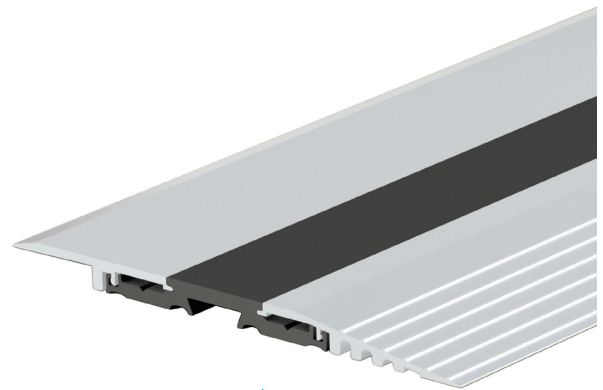

Planet F130

CLICK THRESHOLD PLATE

A thermally separated, modular threshold plate for seamless, barrier-free transitions. The Planet F130 Click Threshold is ideal for levelling stepped floors, with a height of 7.5mm on one side and 2.5mm on the other. Its robust, traversable design features an invisible screw connection for a clean finish and easy installation via screwing or gluing. The innovative click system allows for quick profile replacement, while compatibility with Planet drop seals ensures a secure sealing surface. When paired with the Planet X3, it provides certified protection against driving rain.

THRESHOLD PLATES - EXTERIOR DOORS

Planet F130

Planet F130 Click Threshold

SYSTEM SPECIFICATIONS

Key benefits

- ▶ Extremely flat, ideal for new builds (also suitable for renovation).
- ▶ Optimal transition between inside and outside.
- ▶ Barrier free due to reduced height.
- ▶ Invisible screw connection.
- ▶ In combination with Planet X3, guaranteed driving rain proof.

Possible door types (depending on options)

- ▶ Single and double swing doors.

Profile size

- ▶ 130mm wide.

Threshold height

- ▶ 7.5mm.

Profile material

- ▶ Aluminium and plastic.