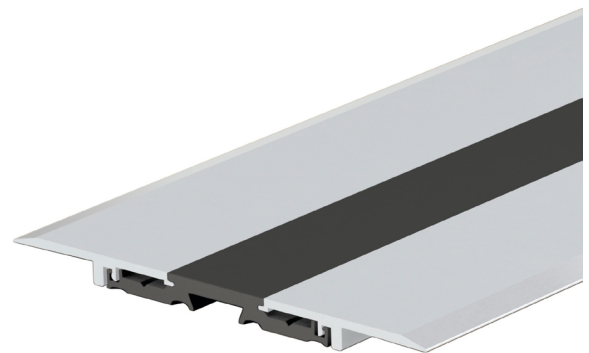

Planet F120

CLICK THRESHOLD PLATE

A thermally separated, modular threshold plate designed for seamless, barrier-free transitions. The Planet F120 Click threshold provides an optimal connection between interior and exterior spaces with an ultra-low 5mm floor recess. Its robust, traversable design features an invisible screw connection for a clean finish and effortless installation via screwing or gluing. The innovative click system allows for easy profile replacement, while its compatibility with Planet drop seals ensures a secure, adaptable sealing surface. When paired with the Planet X3, it offers certified protection against driving rain.

Planet F120 Click Threshold

Planet F120

SYSTEM SPECIFICATIONS

Key benefits

- ▶ Extremely flat, ideal for new builds (also suitable for renovation).
- ▶ Floor recess only 5mm.
- ▶ Invisible screw connection.
- ▶ In combination with Planet X3, guaranteed driving rain proof.

Possible door types (depending on options)

- ▶ Single and double swing doors.

Profile size

- ▶ 120mm wide.

Threshold height

- ▶ 2.5mm.

Floor recess

- ▶ 5mm.

Profile material

- ▶ Aluminium and plastic.

Standard lengths

- ▶ 1190mm.
- ▶ Sizes up to 6m are available to special order.

Fixing

- ▶ Screws or glue.

Accessories (supplied)

- ▶ Planet assembly set for Planet F click thresholds (F120, F130, F140).