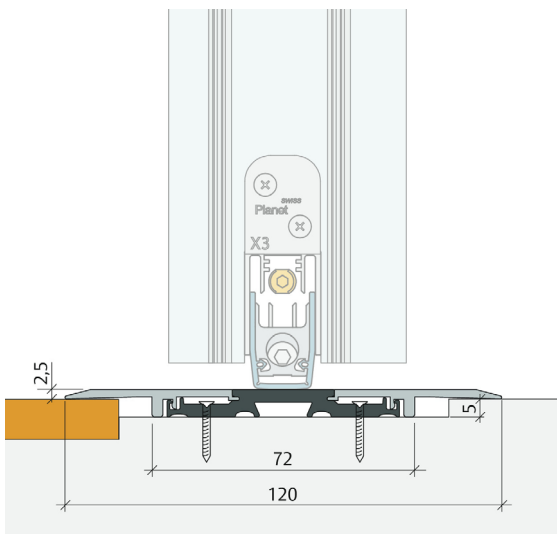

Planet F120

CLICK THRESHOLD PLATE

A thermally separated, modular threshold plate designed for seamless, barrier-free transitions. The Planet F120 Click threshold provides an optimal connection between interior and exterior spaces with an ultra-low 5mm floor recess. Its robust, traversable design features an invisible screw connection for a clean finish and effortless installation via screwing or gluing. The innovative click system allows for easy profile replacement, while its compatibility with Planet drop seals ensures a secure, adaptable sealing surface. When paired with the Planet X3, it offers certified protection against driving rain.

Planet F120 Click Threshold

Planet F120

SYSTEM SPECIFICATIONS

Key benefits

- ▶ Extremely flat, ideal for new builds (also suitable for renovation).
- ▶ Floor recess only 5mm.
- ▶ Invisible screw connection.
- ▶ In combination with Planet X3, guaranteed driving rain proof.

Possible door types (depending on options)

- ▶ Single and double swing doors.

Profile size

- ▶ 120mm wide.

Threshold height

- ▶ 2.5mm.

Floor recess

- ▶ 5mm.

Profile material

- ▶ Aluminium and plastic.

Standard lengths

- ▶ 1190mm.
- ▶ Sizes up to 6m are available to special order.

Fixing

- ▶ Screws or glue.

Accessories (supplied)

- ▶ Planet assembly set for Planet F click thresholds (F120, F130, F140).