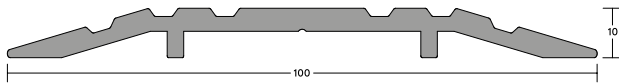

## MEDIUM DUTY

Durable, medium duty aluminium threshold plate, 10mm high. It can increase the effectiveness of threshold seals by creating a firmer gasket contact. Quick and easy installation.

THRESHOLD PLATES + RAMPS

#### Standard lengths

- ▶ 1m and 2.1m. Other lengths to special order.