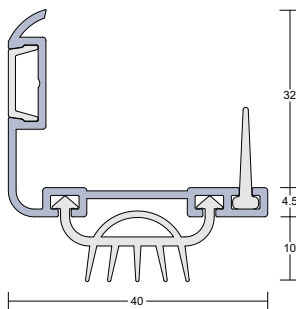

DOOR BOTTOM SEALS

LAS3007 si

HEAVY DUTY

A heavy duty, multi-blade weather proof seal, which can be fitted without removing the door, and can be used with a choice of threshold plates. Concealed fixings, pre-drilled and slotted holes on LAS3007 si provide easy adjustment. Durable, anodised aesthetic finish.

DOOR BOTTOM SEALS

LAS3007 si

LAS3007 si (shown with LAS4010)

SYSTEM SPECIFICATIONS

Performance

- ▶ Protects against smoke, weather, draught, light and insects when fitted with a suitable threshold seal.

Location

- ▶ Single and double leaf doors.

Use with

- ▶ Practically any threshold plate.

Min/max gap size

- ▶ 16mm/22mm.

Seal material

- ▶ Flexible silicone rubber.

Standard lengths

- ▶ 1m and 2.1m. Other lengths to special order.

Fixing

- ▶ Self-tapping wood screws are supplied (self-drilling and self-tapping screws for metal construction available on request).
- ▶ Fixing holes are pre-drilled and slotted to allow the seals to be adjusted and positioned accurately. A PVC cover strip to conceal fixings is supplied.