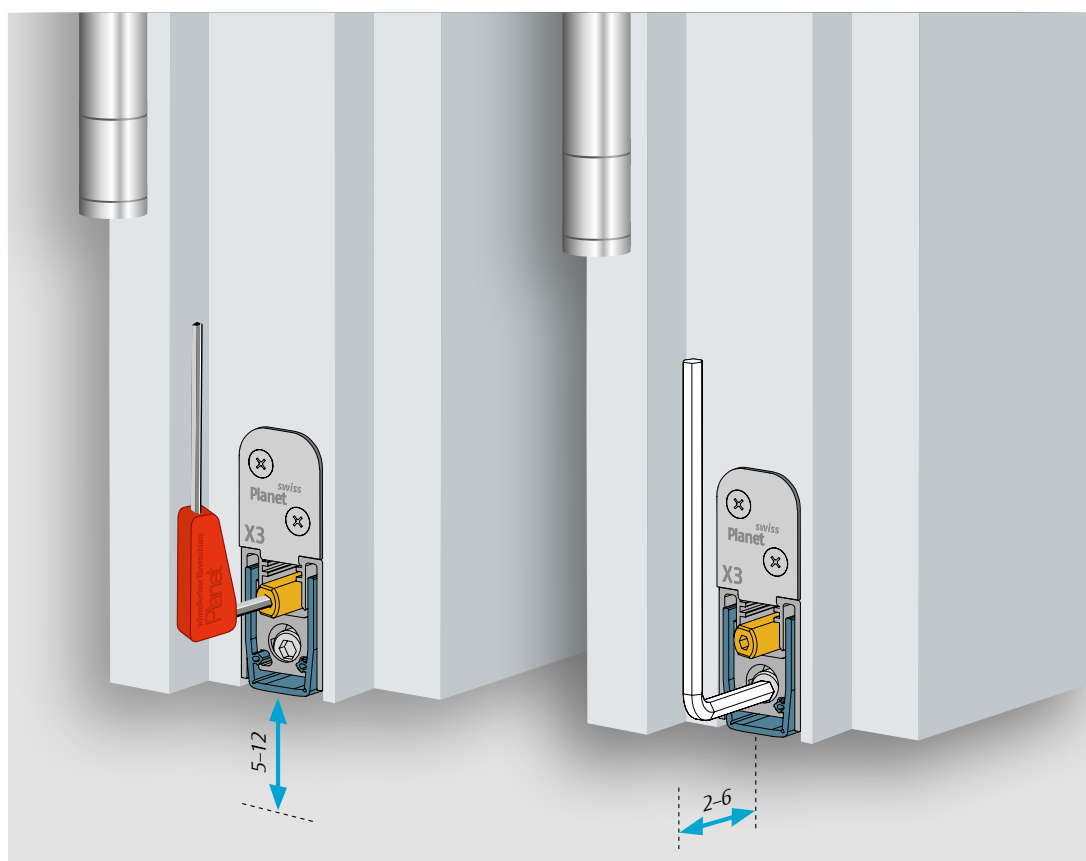

Set up:

- Simple initial adjustment
- Fits all floor grooves of 5–12 mm
- Adjustable lateral movement: 2–6 mm
- Fits all door rebates
- Quick re-adjustment
- Easily trimmable: Thanks to the new innovative quick clamping system, the installation takes just a couple of minutes