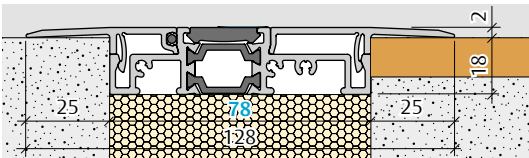

Gutmann WESER ZERO

Threshold profile: **128 / 138 mm wide**, installation width: **78 / 88 mm**

Main features

- Thermally separated flat threshold
- Absolute barrier-free zero threshold
- No drainage channel required
- Optimal transition between inside and outside
- For renovations and new builds
- For 78 mm and 88 mm frames
- Only 18 mm floor recess
- Also for doors opening outwards

Technical specifications

Material / colour profile	PVC / silver anodised EV1 (aluminium)
Can be shortened	yes
Thermal separation	yes
Floor recess	18 mm, 78 / 88 mm wide

Order specifications | versions

	Length mm	Prod. code
Gutmann WESER ZERO 78 Installation width: 78 mm	1190	250119
	per meter (<6000)	250600
Gutmann WESER ZERO 88 Installation width: 88 mm	1190	251119
	per meter (<6000)	251600