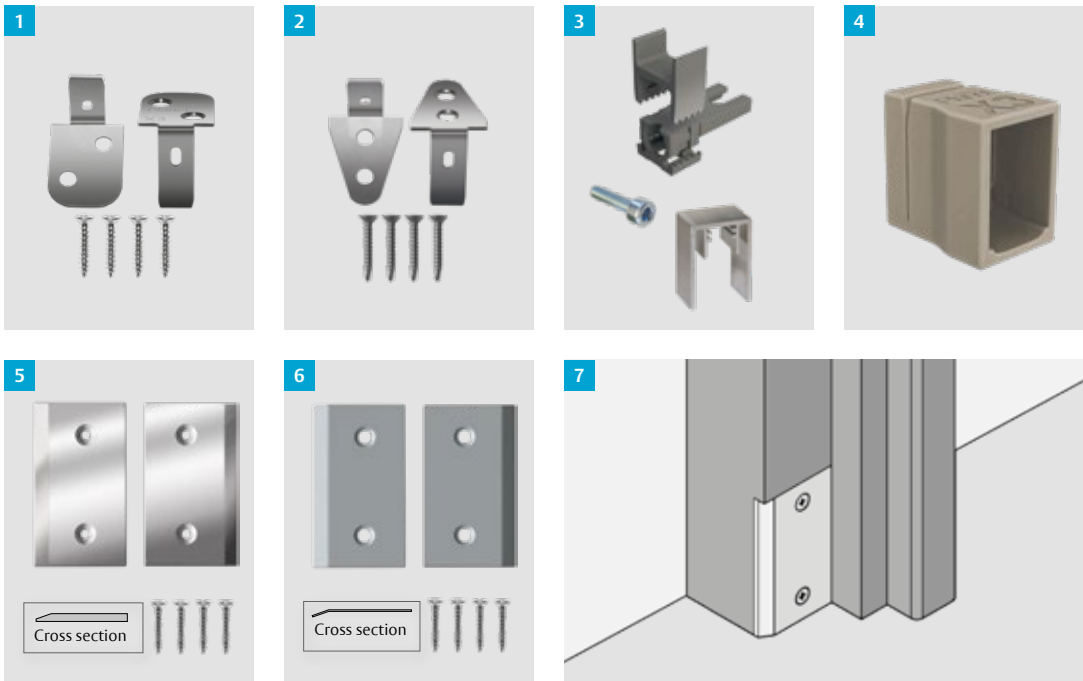

- Assembly set X3 (incl.)
- Corner plate set X3

Door types with Planet X3

Technical specifications

Profile material	aluminium, 22x30 mm
Groove size	22,5 mm wide and 30 to 32 mm deep
Seal profile	high-grade silicone
Seal height / Lateral movement	5 – 12 mm 2 – 6 mm
Driving rain	7A/9A, 300 Pa, classification to DIN EN 12208 test method to DIN EN 1027
Sound absorption value	up to 52 dB at 7 mm space to the floor
Lift height adjustment	on the release knob with a 3 mm Allen key
Lateral movement	at the face using 4 mm Allen key
Lengths in stock	960, 1085, 1210, 1335, 1460 mm
Special lengths	on request
Release	unilaterally on hinge-side!
Can be shortened	max. 125 mm
Fastening	laterally, with stainless steel fastening angles and screws
Test approvals	on request

Versions, options, accessories

1. Planet assembly set X3 for wooden doors (standard)
2. Planet assembly set X3 for metal doors (option)
3. Planet set for shortening X3, new with quick push-fit system (standard)
4. Planet cut assistance X3 for simple cutting of the silicone lip (option)
5. Planet corner plate set X3, aluminium, with inclined contact surface, 29 x 55 mm (option)
6. Planet corner plate set X3, stainless steel, with inclined contact surface type 1: 29x55 mm type 2: 39x55 mm type 3: 49x55 mm (option)
7. Installing example corner plate set X3, aluminium, installed on frame