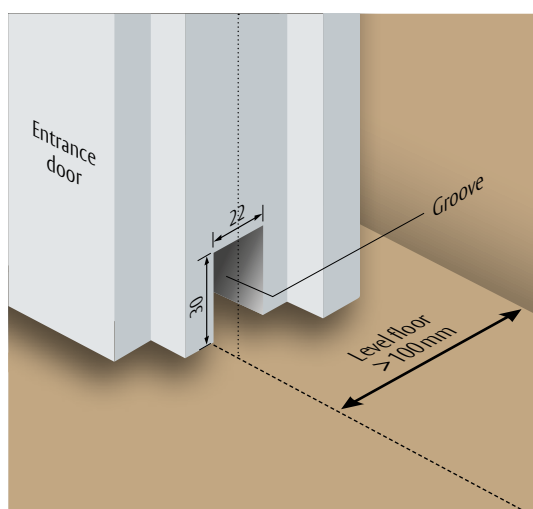

All 3 sealing movements are adjustable:

- Movement downwards
- Lateral movement to the left
- Lateral movement to the right

Preparation:

- Groove in entrance door 22 x 30 mm
- 2 sealing surfaces on frame
- Level floor

Set up:

- Simple initial adjustment
- Fits all floor grooves of 5–12 mm
- Adjustable lateral movement: 2–6 mm
- Fits all door rebates
- Quick re-adjustment
- Easily trimmable: Thanks to the new innovative quick clamping system, the installation takes just a couple of minutes