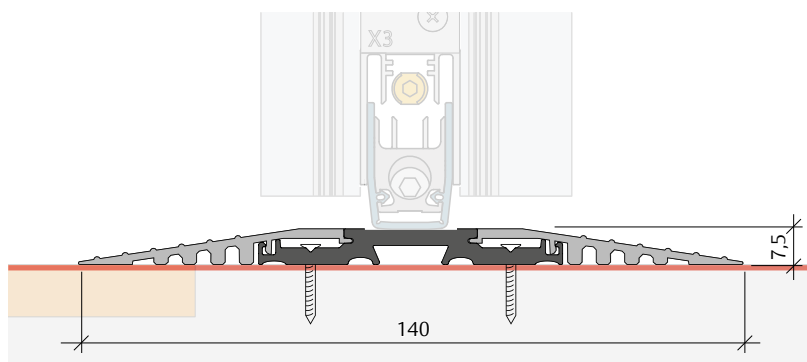

Order specifications | versions

	Length mm	Prod. code
Planet F140 click-threshold	1190	252119
incl. assembly set	per meter (<6000)	252600
Frame sealing set	-	902241