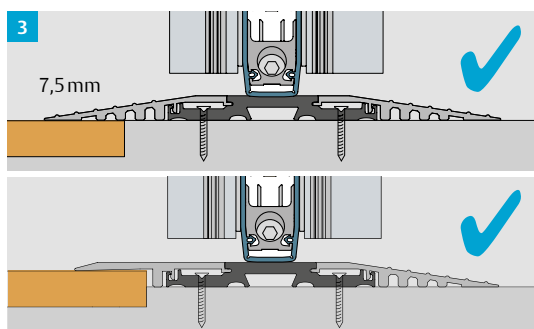

3. Easy to retrofit: Planet F140 click-threshold (above) or Planet F130 click-threshold for levelling (below)
4. Planet F120 click-threshold – extremely flat, for renovation and new buildings