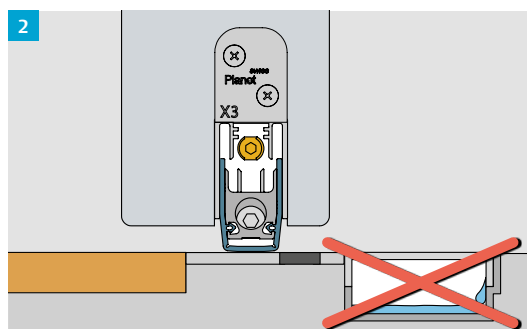

Accessibility with zero threshold

Benefits at a glance

The second generation of the Planet X3 drop-down seal is highly functional and has now received several certifications. It is absolutely

impervious to driving rain, in accordance with standard 7A/9A and is suitable for single-leaf entrance doors and balcony doors.

1. No step to trip over
2. 7A-certified, no drainage channel required