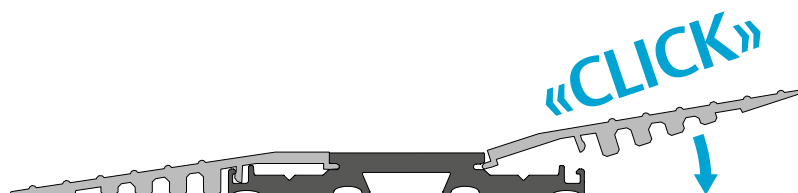

Planet F click-thresholds: overview

For every door the appropriate threshold

Main features

- No step to trip over
- Simple click-system
- Perfect for new builds and renovations
- Invisible screw connection
- Thermal separation
- Optimised for use with Planet drop-down seals, freely positionable sealing surface