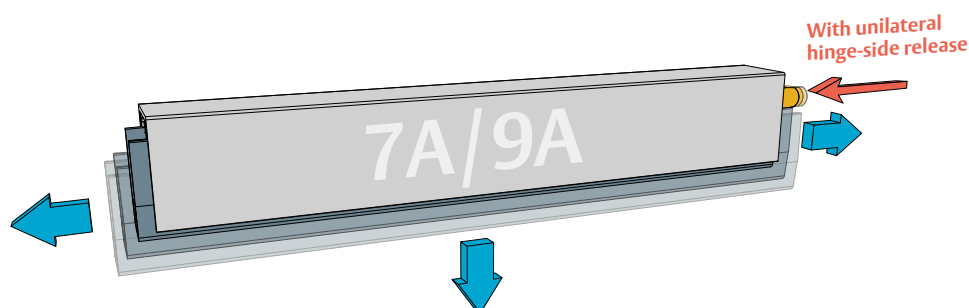

Planet X3 – drop-down seal for exterior doors

With unilateral hinge-side release and three sealing movements

Many people want to be able to live as long as possible in their own home – despite increasingly limited mobility as they age. With the new generation of the Planet X3 drop-down seal, we offer now a future-proof, accessible door solution,

which, in combination with the modular click threshold system, is ideally suited for new construction and renovations.