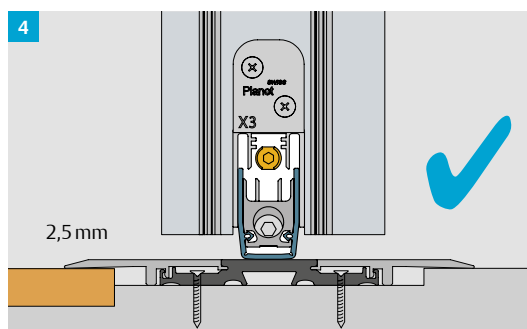

3. Easy to retrofit: Planet F140 click-threshold (above) or Planet F130 click-threshold for levelling (below)
4. Planet F120 click-threshold – extremely flat, for renovation and new buildings