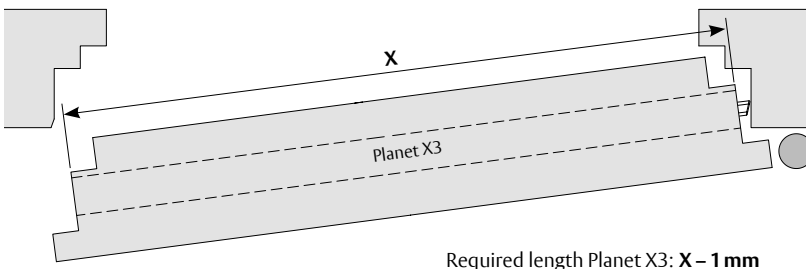

Order specifications | versions

Planet X3 - RD - 52 dB - trimmable, unilateral release, incl. Planet set for shortening X3 and Planet assembly set X3 for wooden doors

Seal must be assembled!	Version trimmable			
		mm	mm	Prod. code
✓	960	>835		206096
✓	1085	>960		206109
✓	1210	>1085		206121
✓	1335	>1210		206134
✓	1460	>1335		206146

Planet X3 - RD - 52 dB - made to measure, unilateral release, incl. Planet assembly set X3 for wooden doors

✓ Drop-down seal is ready for installation	Version made to measure			
		mm	mm	Prod. code
✓	960 - 835			209096
✓	1085 - 960			209109
✓	1210 - 1085			209121
✓	1335 - 1210			209134
✓	1460 - 1335			209146

Accessories | options

	Prod. code
Planet assembly set X3 for wooden doors incl. 2 fastening brackets (stainless), 4 screws	900096
Planet assembly set X3 for metal doors incl. 2 fastening brackets (stainless), 4 screws	900097
Planet corner plate set X3, aluminium	900136
Planet corner plate set X3, stainless steel Type 1; width 29 mm	900137
Planet corner plate set X3, stainless steel Type 2; width 39 mm	900954
Planet corner plate set X3, stainless steel Type 3; width 49 mm	900955
Planet set for shortening X3	902110
Planet cut assistance X3	900930

Advertising text

Planet X3 - RD (smoke-shielding) – 52 dB – unilaterally release on hinge-side!

Automatic door lowering seal **Planet X3 – RD / 52 dB**, against driving rain (**7A/9A**, if certified) for sound and smoke protection doors, one-sided release with automatic compensation in case of inclined floor, 3 sealing movements: Seal can be adjusted to the left, downwards and to the right, seal height 5 – 12 mm, side stroke adjustment 2 – 6 mm, flush for grooving or 2 mm deeper with lip protection. Silicone lip, lateral fastening. Aluminium profile 22x30 mm

Note: Planet X3 with two-sided release is still available on request.