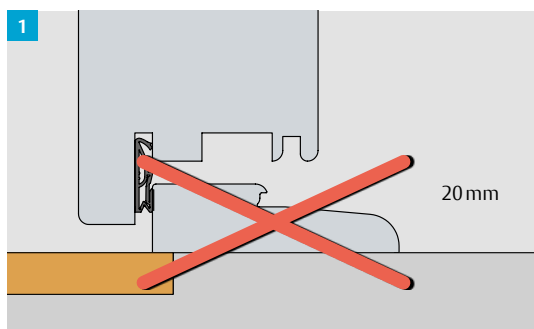

Accessibility with zero threshold

Benefits at a glance

The second generation of the Planet X3 drop-down seal is highly functional and has now received several certifications. It is absolutely

impervious to driving rain, in accordance with standard 7A/9A and is suitable for single-leaf entrance doors and balcony doors.

1. No step to trip over
2. 7A-certified, no drainage channel required