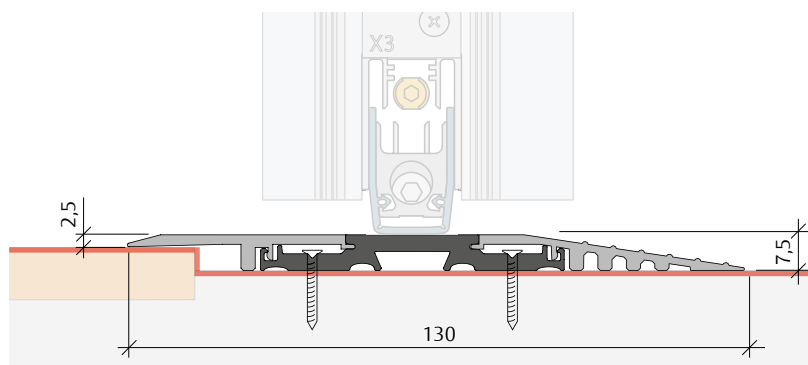

Technical specifications

Colour of aluminium profile	silver anodised EV1 (aluminium)
Lengths	1190 mm / per meter
Can be shortened	yes
Thermal separation	yes
Fastening	fitting with screws or adhesive
Material	aluminium, plastic
Height	ramp min. 7,5 mm