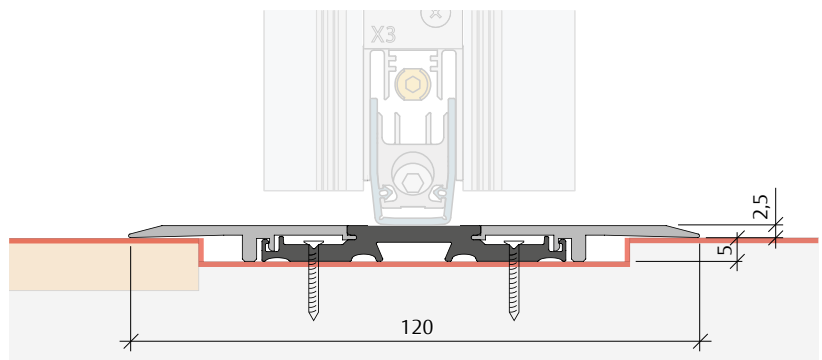

Threshold with thermal separation, extremely flat, consisting of: base profile / 2 x flat profile

Planet F 120 click-threshold for extremely flat transition between inside and outside

Planet F 120 click-threshold with frame sealing pad, ideal for new constructions

Technical specifications

Colour of aluminium profile	silver anodised EV1 (aluminium)
Lengths	1190 mm / per meter
Can be shortened	yes
Thermal separation	yes
Fastening	fitting with screws or adhesive
Material	aluminium, plastic
Height	2,5 mm
Floor recess	5 mm