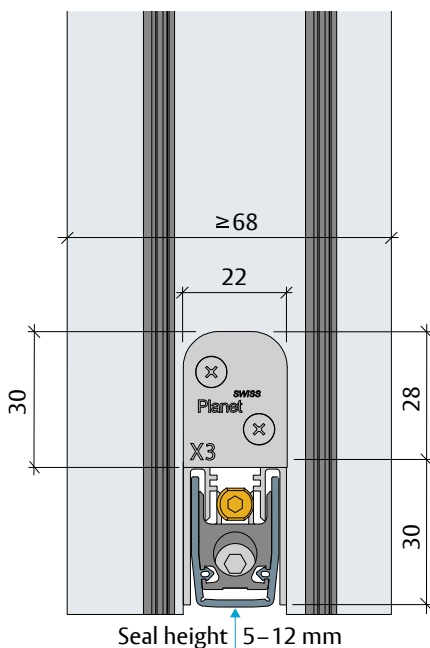

Set up:

- Simple initial adjustment
- Fits all floor grooves of 5–12 mm
- Adjustable lateral movement: 2–6 mm
- Fits all door rebates
- Quick re-adjustment
- Easily trimmable: Thanks to the new innovative quick clamping system, the installation takes just a couple of minutes

- Assembly set X3 (incl.)
- Corner plate set X3

Door types with Planet X3

Technical specifications

Profile material	aluminium, 22x30 mm
Groove size	22,5 mm wide and 30 to 32 mm deep
Seal profile	high-grade silicone
Seal height / Lateral movement	5 – 12 mm 2 – 6 mm
Driving rain	7A/9A, 300 Pa, classification to DIN EN 12208 test method to DIN EN 1027
Sound absorption value	up to 52 dB at 7 mm space to the floor
Lift height adjustment	on the release knob with a 3 mm Allen key
Lateral movement	at the face using 4 mm Allen key
Lengths in stock	960, 1085, 1210, 1335, 1460 mm
Special lengths	on request
Release	unilaterally on hinge-side!
Can be shortened	max. 125 mm
Fastening	laterally, with stainless steel fastening angles and screws
Test approvals	on request