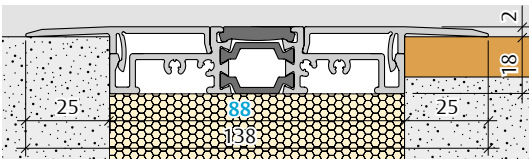

Gutmann WESER ZERO

Threshold profile: **128 / 138 mm wide**, installation width: **78 / 88 mm**

Main features

- Thermally separated flat threshold
- Absolute barrier-free zero threshold
- No drainage channel required
- Optimal transition between inside and outside
- For renovations and new builds
- For 78 mm and 88 mm frames
- Only 18 mm floor recess
- Also for doors opening outwards

Technical specifications

Material / colour profile	PVC / silver anodised EV1 (aluminium)
Can be shortened	yes
Thermal separation	yes
Floor recess	18 mm, 78 / 88 mm wide

Order specifications | versions

	Length mm	Prod. code
Gutmann WESER ZERO 78 Installation width: 78 mm	1190	250119
	per meter (<6000)	250600
Gutmann WESER ZERO 88 Installation width: 88 mm	1190	251119
	per meter (<6000)	251600