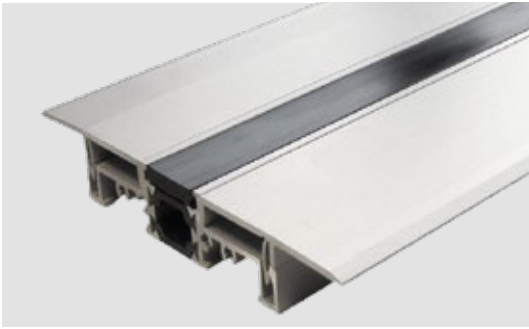

Gutmann WESER ZERO

Threshold profile: **128 / 138 mm wide**, installation width: **78 / 88 mm**

Main features

- Thermally separated flat threshold
- Absolute barrier-free zero threshold
- No drainage channel required
- Optimal transition between inside and outside
- For renovations and new builds
- For 78 mm and 88 mm frames
- Only 18 mm floor recess
- Also for doors opening outwards