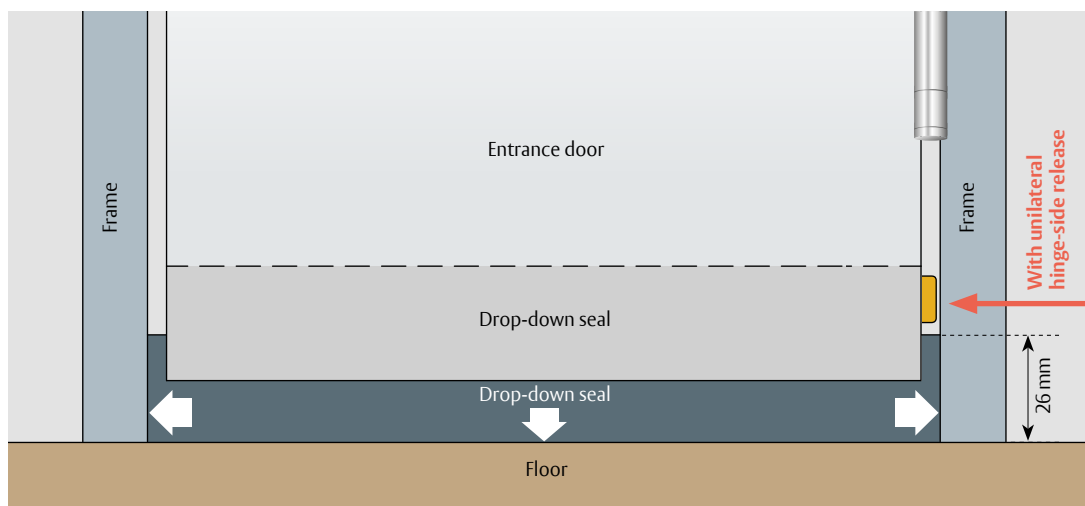

All 3 sealing movements are adjustable:

- Movement downwards
- Lateral movement to the left
- Lateral movement to the right

Preparation:

- Groove in entrance door 22 x 30 mm
- 2 sealing surfaces on frame
- Level floor

Set up:

- Simple initial adjustment
- Fits all floor grooves of 5–12 mm
- Adjustable lateral movement: 2–6 mm
- Fits all door rebates
- Quick re-adjustment
- Easily trimmable: Thanks to the new innovative quick clamping system, the installation takes just a couple of minutes