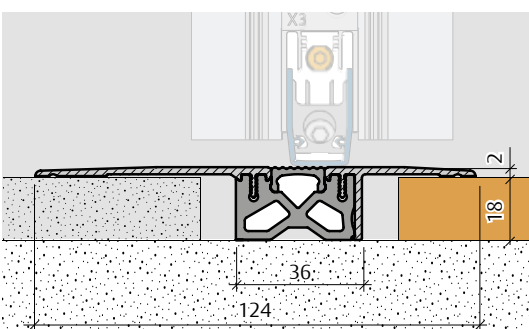

Order specifications | versions

	Length mm	Prod. code
Zero threshold HEBGO 187 available from selected stores	1100	selected stores
	2500	selected stores