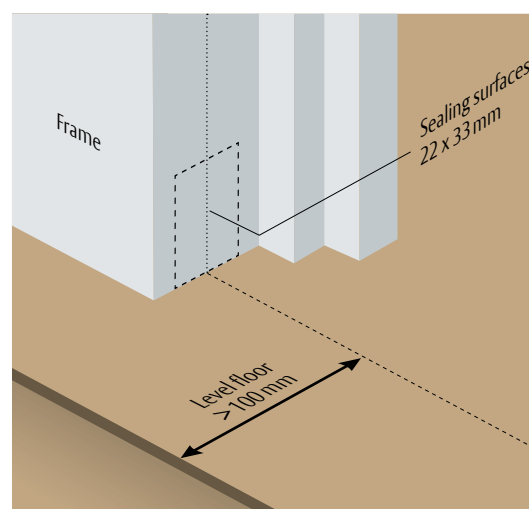

All 3 sealing movements are adjustable:

- Movement downwards
- Lateral movement to the left
- Lateral movement to the right

Preparation:

- Groove in entrance door 22 x 30 mm
- 2 sealing surfaces on frame
- Level floor

Set up:

- Simple initial adjustment
- Fits all floor grooves of 5–12 mm
- Adjustable lateral movement: 2–6 mm
- Fits all door rebates
- Quick re-adjustment
- Easily trimmable: Thanks to the new innovative quick clamping system, the installation takes just a couple of minutes