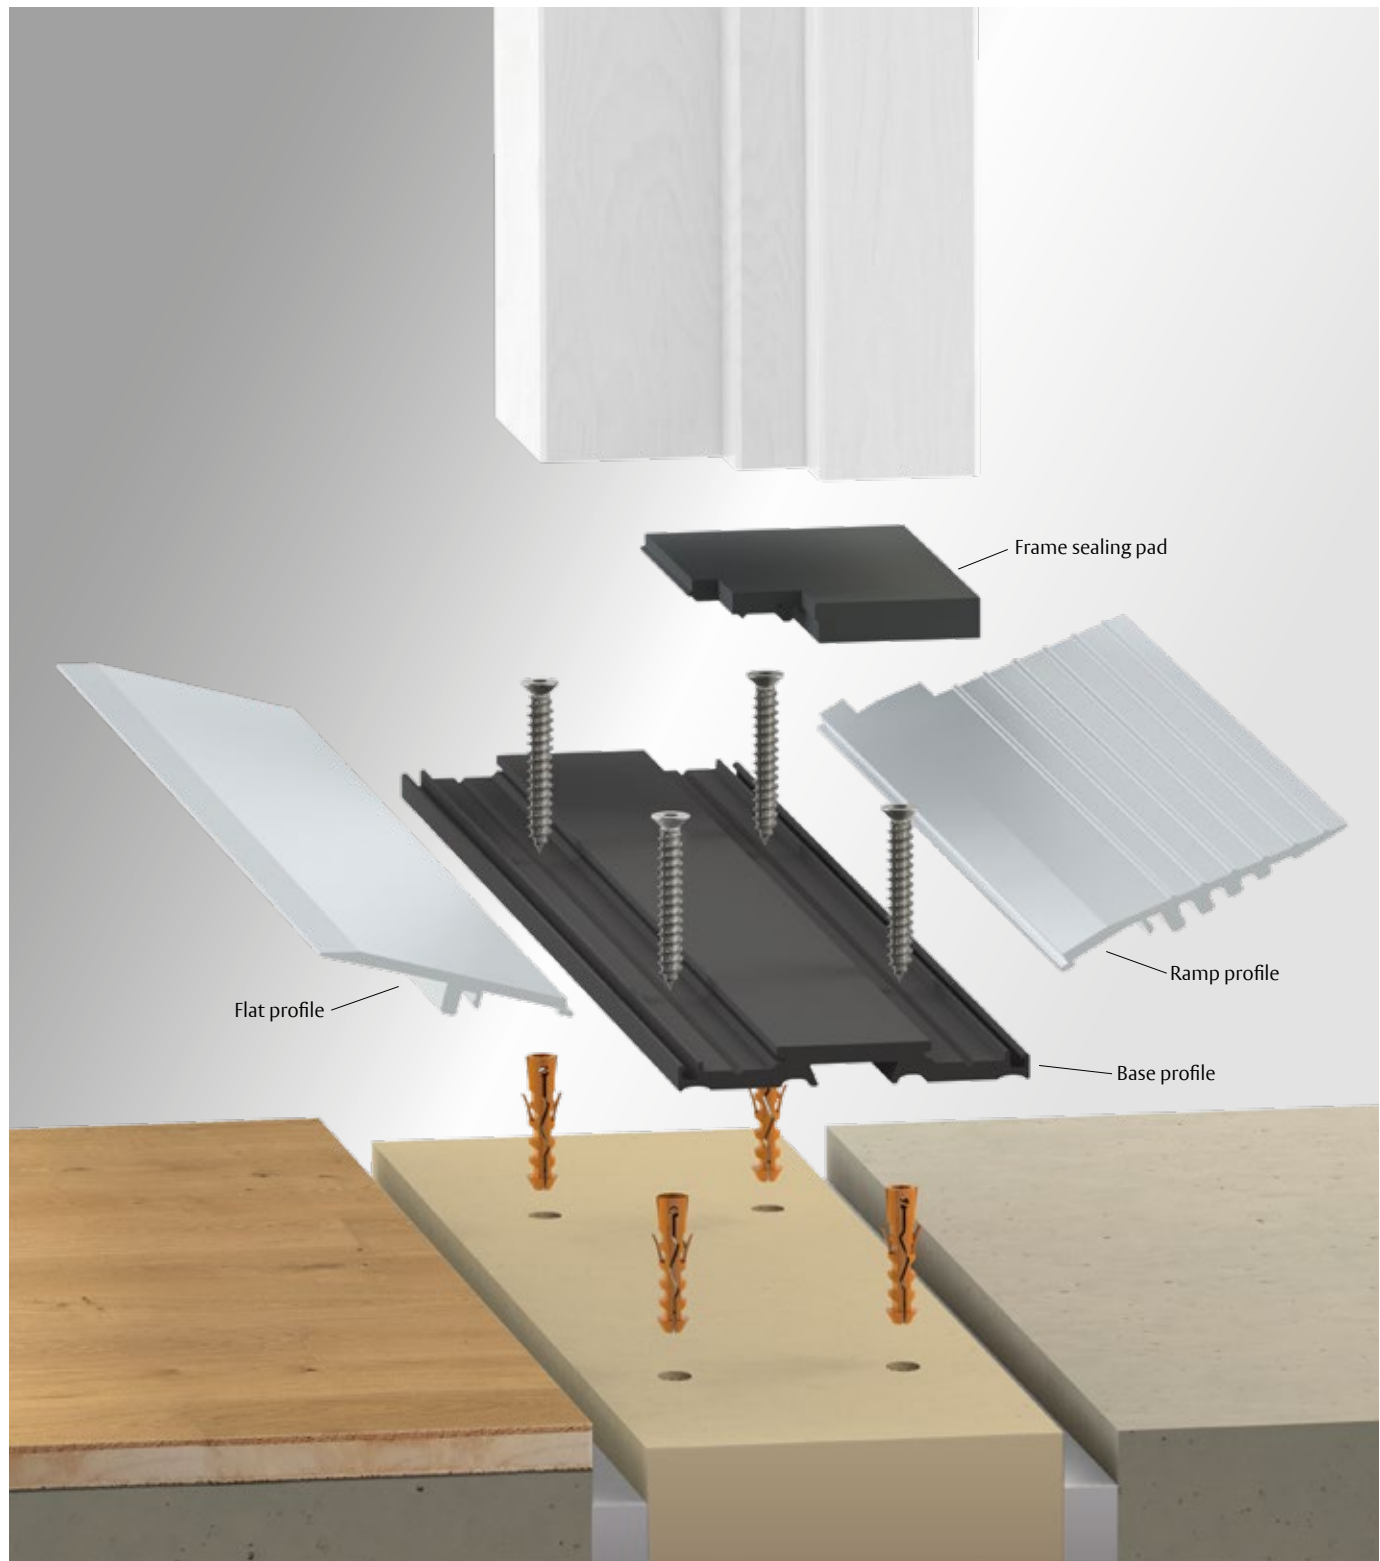

Advertising text

Planet X3 - RD (smoke-shielding) – 52 dB – unilaterally release on hinge-side!

Automatic door lowering seal **Planet X3 – RD / 52 dB**, against driving rain (**7A/9A**, if certified) for sound and smoke protection doors, one-sided release with automatic compensation in case of inclined floor, 3 sealing movements: Seal can be adjusted to the left, downwards and to the right, seal height 5 – 12 mm, side stroke adjustment 2 – 6 mm, flush for grooving or 2 mm deeper with lip protection. Silicone lip, lateral fastening. Aluminium profile 22x30 mm

Note: Planet X3 with two-sided release is still available on request.

Planet F click-thresholds

Modular system for greater freedom of design

Especially convenient is the link between the drop-down seal with unilateral release and the modular click-threshold system. Thanks to the modular system, Planet X3 can be combined in different versions with the innovative system. The thermally insulated flat threshold can be traversed with high loads and creates an optimal transition between inside and outside due to the true zero threshold.