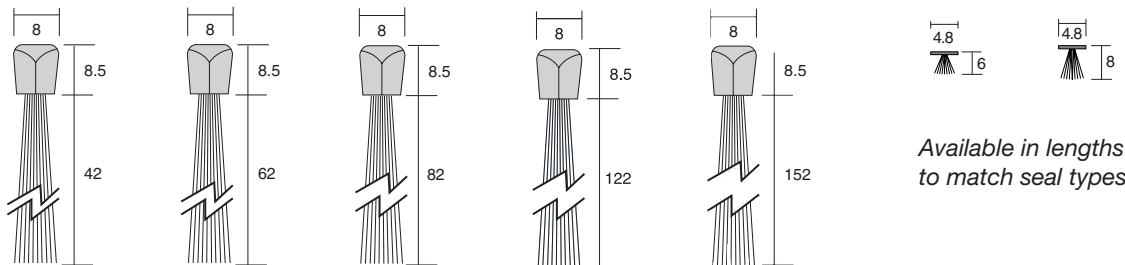

Gaskets (Vinyl Feet)

				
Codes:	ISRG 4010	ISRG 4030	ISRG 4070 A	ISRG 4070 B
Use with:	IS4010 IS4015 IS4020 IS4025	IS3100 IS4100	IS4070 IS4075 IS4077	IS4070 IS4075 IS4077

Brushes

Available in lengths 1m & 2.1m

Codes:	ISRB MD15	ISRB MD21	ISRB MD27	ISRB MD37	ISRB MD47
Use with:	IS5010	IS5015	IS5020 IS5060H IS5075A	IS5025 IS5065H IS5080A	IS5030 IS5070H IS5085A

Available in lengths 1m & 2.1m

Available in lengths to match seal types.