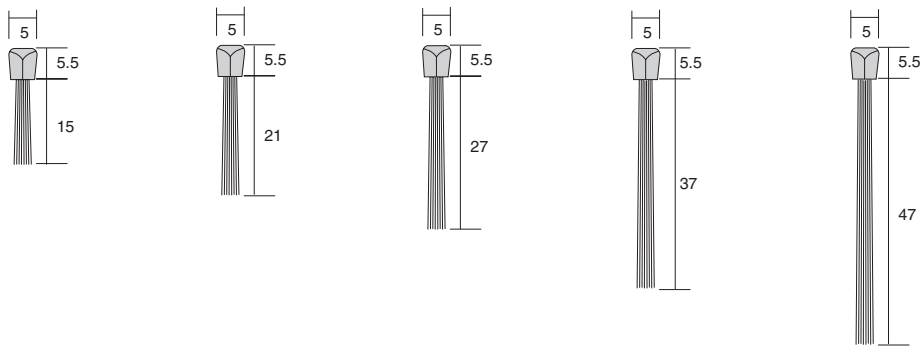

Gaskets (Vinyl Feet)

				
Codes:	ISRG 4010	ISRG 4030	ISRG 4070 A	ISRG 4070 B
Use with:	IS4010 IS4015 IS4020 IS4025	IS3100 IS4100	IS4070 IS4075 IS4077	IS4070 IS4075 IS4077

Brushes

Available in lengths 1m & 2.1m

Codes:	ISRB MD15	ISRB MD21	ISRB MD27	ISRB MD37	ISRB MD47
Use with:	IS5010	IS5015	IS5020 IS5060H IS5075A	IS5025 IS5065H IS5080A	IS5030 IS5070H IS5085A

Available in lengths 1m & 2.1m

Available in lengths to match seal types.